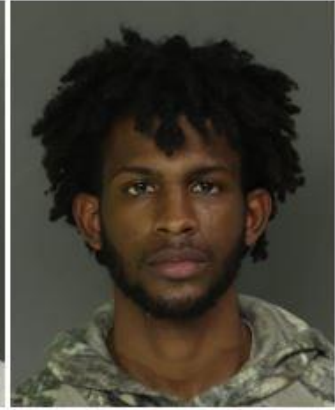

Joshua Medrano