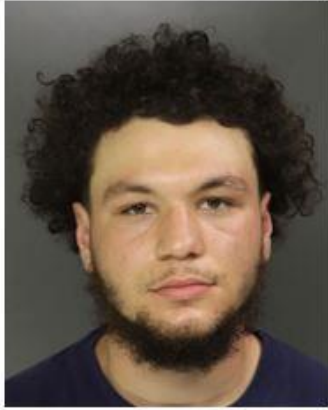

Ezra Brauser